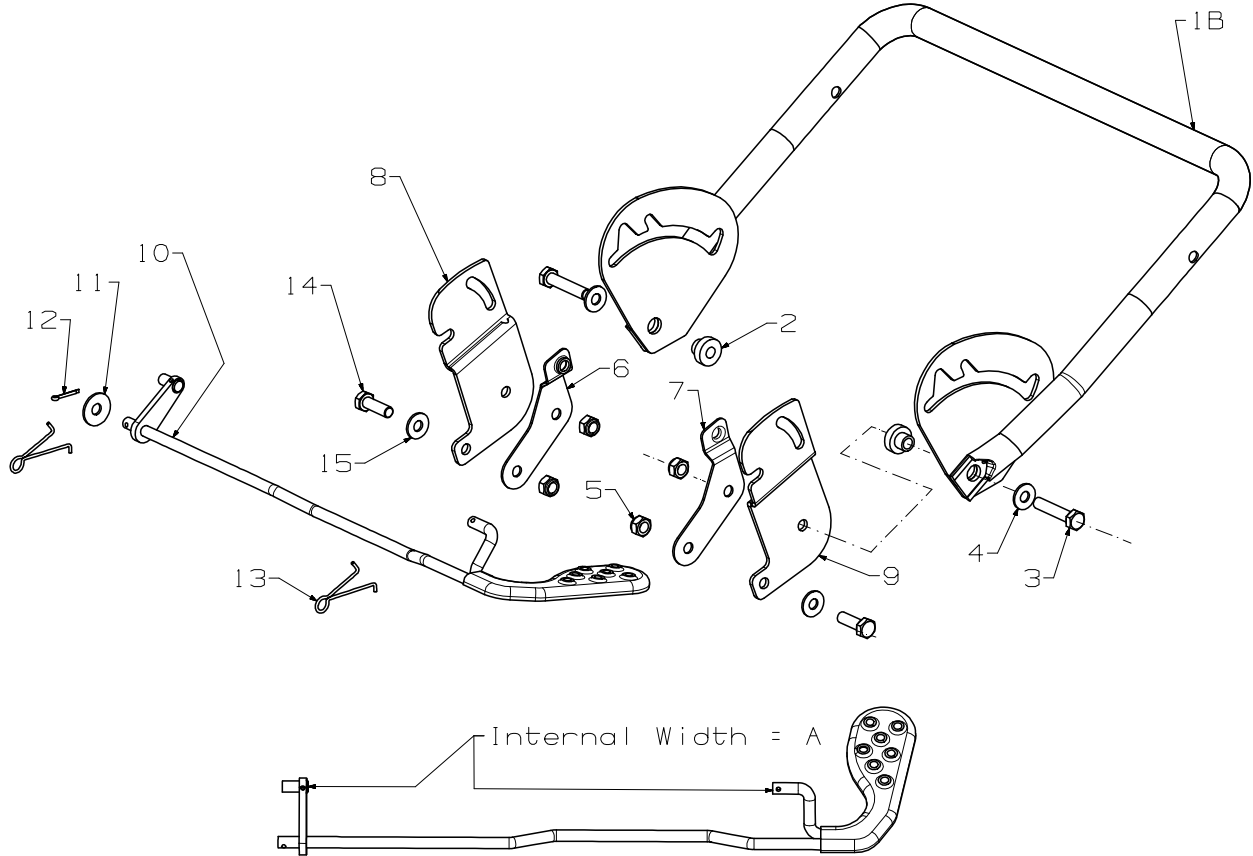

## Adjustable Lower Handle - 19"/21" Lift - Stl Deck (Plastic Catcher)

**Internal Width = A**  
(10) 967383 (STL) A = 330

**Internal Width = B**  
(1A) 967501 ERGO B = 351  
(1B) 967366 PLAIN B = 351

Item No	Part No	Description	Qty	Item No	Part No	Description	Qty	
1B	967366	Handle-Lwr,"U"Lift 19" Plain Blk	1	9	567369	Plate-Mount,Handle LH	1	
	2	567382	Spacer-Handle,Lower Lift	2	10	967383	Rod Assembly-Lower Lift	1
	3	501716	Screw, Set M8x35	2	11	502149	Washer-Dished	1
	4	501606	Washer, Flat 8x19x1.6	2	12	501056	Pin,Cotter 2.3dia x 16	1
	5	501793	Nut, M8 Nylocx 8 Thck	4	13	567381	Spring-Ergo Lift	2
	6	579210	Bracket-Flap, RH	1	14	501598	Screw, Set M8x25	2
	7	579209	Bracket-Flap, LH	1	15	501606	Washer, Flat 8 x 19 x 1.6	2
	8	567368	Plate-Mount,Handle RH	1				

## 485mm Disc Blade Assembly

Item	Part No	Description	Qty
1	581707	Bolt - Pivot M10x22	2
2	580693	Washer, Wavy 13.4 x 24.2	2
3	503672	Nut, Flange Nyloc M10	2
4	983529	Blade, Quick Cut - 485mm	2
5	983314	Disc Blade Contoured	1
6	031640	Driver Assy-Blade - 25mm	1
7	573585	Spacer Blade Driver	1
8	503363	Key, W/ruff - 5/8 x 3/16 x 1/4	1
9	503543	Bolt; Hex NF 3/8 x 1.5 NYG8 ZP	1
10	500204	Washer, Spring 3/8"	1
11	503855	Washer, Flat 9.75 x 30 x 4	1
12	567332	Plate Stiffener, Disc Bld Assy	1

## Catcher Assembly Aero 773401

Item	Part No	Description	Qty
1	573373	Catcher, Top 19/21"	1
2	573370	Catcher, Top Insert	1
3	573375	Catcher, Bottom 19/21"	1
4	573841	Catcher, Frame 19/21"	1
5	503834	Screw, S/T M4x10 Hex	2
6	501024	Washer- Spg 4	2
7	503593	Washer, Flat 4 x 9 x1.0	2
8	503875	Nut, M4 Hex Nyloc	2
9	501023	Screw, Set M4x20 Hex	2