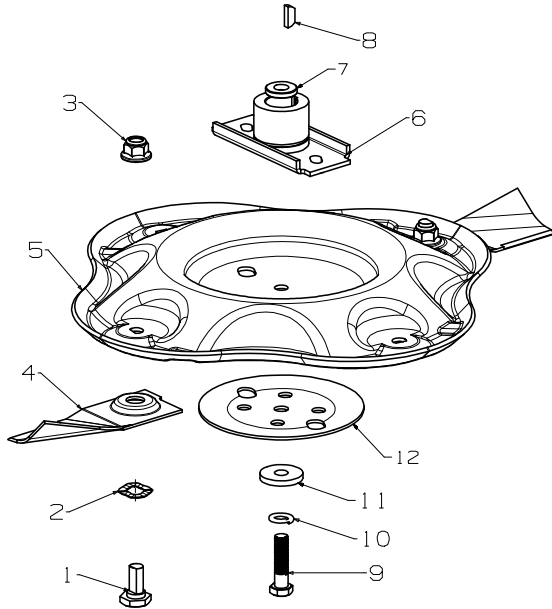

# Masport

Issue A.0  
ECN 02711  
June 2014 BH  
REF # 778963S

Item No	Part No	Description	Qty	Item No	Part No	Description	Qty
1	773417	Axle Assy, Rear Drive MSV SP	1	25	573554	Pulley- Engine, 25Bx68DX 28.5H	1
5	581729	Knob Height Selector	1	26	503386	Screw, Grub M8x8	1
6	580091	Bush Pivot Rear Axle	2	27	503363	Key- W/Ruff 5/8x3/16x1/4	1
7	583563	Sleeve, Rear Axle MSV SP	1	28	569552	Spacer Pulley Engine	3
8	579426	Dust, Cover RH + LH MSV SP	2	30	573593	Mount, Gearbox 19" ST SP	1
9	569180	Gear, Driving- 45 Teeth	2	31	503973	Nut, M6 Nyloc Flange	1
10	579070	Wheel Assy- 220mm BB MSV SP	2	32	501703	Washer, Flat 6x14x1.2	1
10a	551212	Bearing Wheel Ball Type	4	33	501702	Screw, Set M6x16	1
11	501703	Washer, Flat 6x14x1.2	6	34	501863	Screw, Set M8x12	1
12	501815	Screw, Set M6x35	6				
13	501606	Washer, Flat 8x19x1.6	6				
14	503831	Nut, M8 Nyloc 6 Thck	2				
15	579207	Hub Cap, 220mm MSV SP Sil	2				
16	583487	Gear Box, Single Speed MSV	1				
17	581092	Pawl, Pinion 950 SP	2				
18	503759	Circlip, 12 EXT DIN 471	4				
19	501213	Bearing, 12x32x10 6201 2RS	2				
20	581093	Cap, Pinion 950 SP Plastic	2				
21	569178	Pinion, LH 12 Teeth	1				
22	569179	Pinion, RH 12 Teeth	1				
23	503102	Washer, Flat 12x20x0.4	2				
24	573884	Belt- V HC Vextra XPZ 762	1				

## 485mm Disc Blade Assembly

Item	Part No	Description	Qty
1	581707	Bolt - Pivot M10x22	2
2	580693	Washer, Wavy 13.4 x 24.2	2
3	503672	Nut, Flange Nyloc M10	2
4	983529	Blade, Quick Cut - 485mm	2
5	983314	Disc Blade Contoured	1
6	031640	Driver Assy-Blade - 25mm	1
7	573585	Spacer Blade Driver	1
8	503363	Key, W/ruff - 5/8 x 3/16 x 1/4	1
9	503543	Bolt; Hex NF 3/8 x 1.5 NYG8 ZP	1
10	500204	Washer, Spring 3/8"	1
11	503855	Washer, Flat 9.75 x 30 x 4	1
12	567332	Plate Stiffener, Disc Bld Assy	1