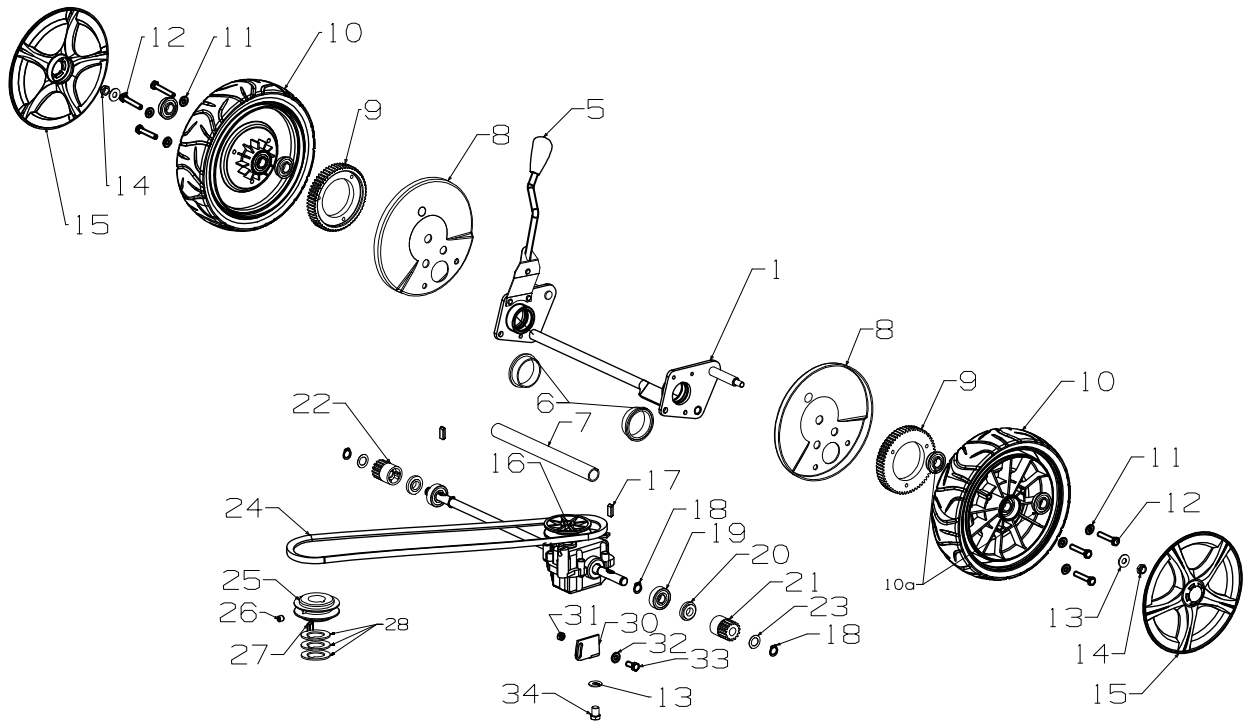

Powered by:
550 ST : B & S Series 675

Masport

Issue A.0
ECN 02711
June 2014 BH
REF # 778963S

Item No	Part No	Description	Qty	Item No	Part No	Description	Qty
1	773417	Axle Assy, Rear Drive MSV SP	1	25	573554	Pulley- Engine, 25Bx68DX 28.5H	1
5	581729	Knob Height Selector	1	26	503386	Screw, Grub M8x8	1
6	580091	Bush Pivot Rear Axle	2	27	503363	Key- W/Ruff 5/8x3/16x1/4	1
7	583563	Sleeve, Rear Axle MSV SP	1	28	569552	Spacer Pulley Engine	3
8	579426	Dust, Cover RH + LH MSV SP	2	30	573593	Mount, Gearbox 19" ST SP	1
9	569180	Gear, Driving- 45 Teeth	2	31	503973	Nut, M6 Nyloc Flange	1
10	579070	Wheel Assy- 220mm BB MSV SP	2	32	501703	Washer, Flat 6x14x1.2	1
10a	551212	Bearing Wheel Ball Type	4	33	501702	Screw, Set M6x16	1
11	501703	Washer, Flat 6x14x1.2	6	34	501863	Screw, Set M8x12	1
12	501815	Screw, Set M6x35	6				
13	501606	Washer, Flat 8x19x1.6	6				
14	503831	Nut, M8 Nyloc 6 Thck	2				
15	579207	Hub Cap, 220mm MSV SP Sil	2				
16	583487	Gear Box, Single Speed MSV	1				
17	581092	Pawl, Pinion 950 SP	2				
18	503759	Circlip, 12 EXT DIN 471	4				
19	501213	Bearing, 12x32x10 6201 2RS	2				
20	581093	Cap, Pinion 950 SP Plastic	2				
21	569178	Pinion, LH 12 Teeth	1				
22	569179	Pinion, RH 12 Teeth	1				
23	503102	Washer, Flat 12x20x0.4	2				
24	573884	Belt- V HC Vextra XPZ 762	1