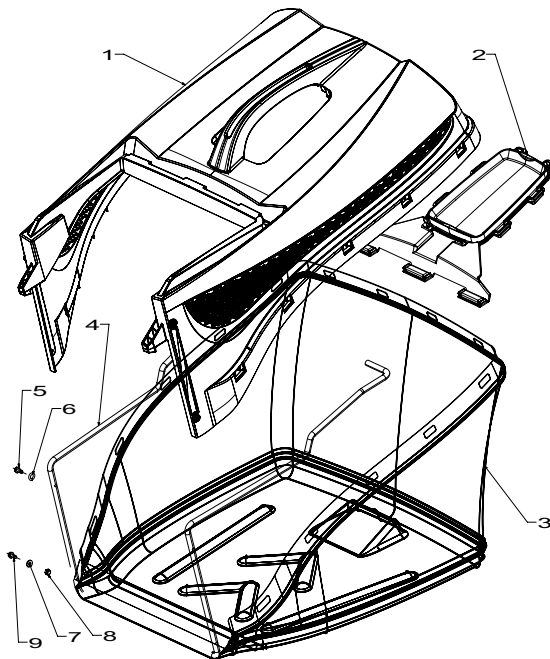

Catcher Assembly Aero 773401

Item	Part No	Description	Qty
1	573373	Catcher, Top 19/21"	1
2	573370	Catcher, Top Insert	1
3	573375	Catcher, Bottom 19/21"	1
4	573841	Catcher, Frame 19/21"	1
5	503834	Screw, S/T M4x10 Hex	2
6	501024	Washer- Spg 4	2
7	503593	Washer, Flat 4 x 9 x1.0	2
8	503875	Nut, M4 Hex Nyloc	2
9	501023	Screw, Set M4x20 Hex	2