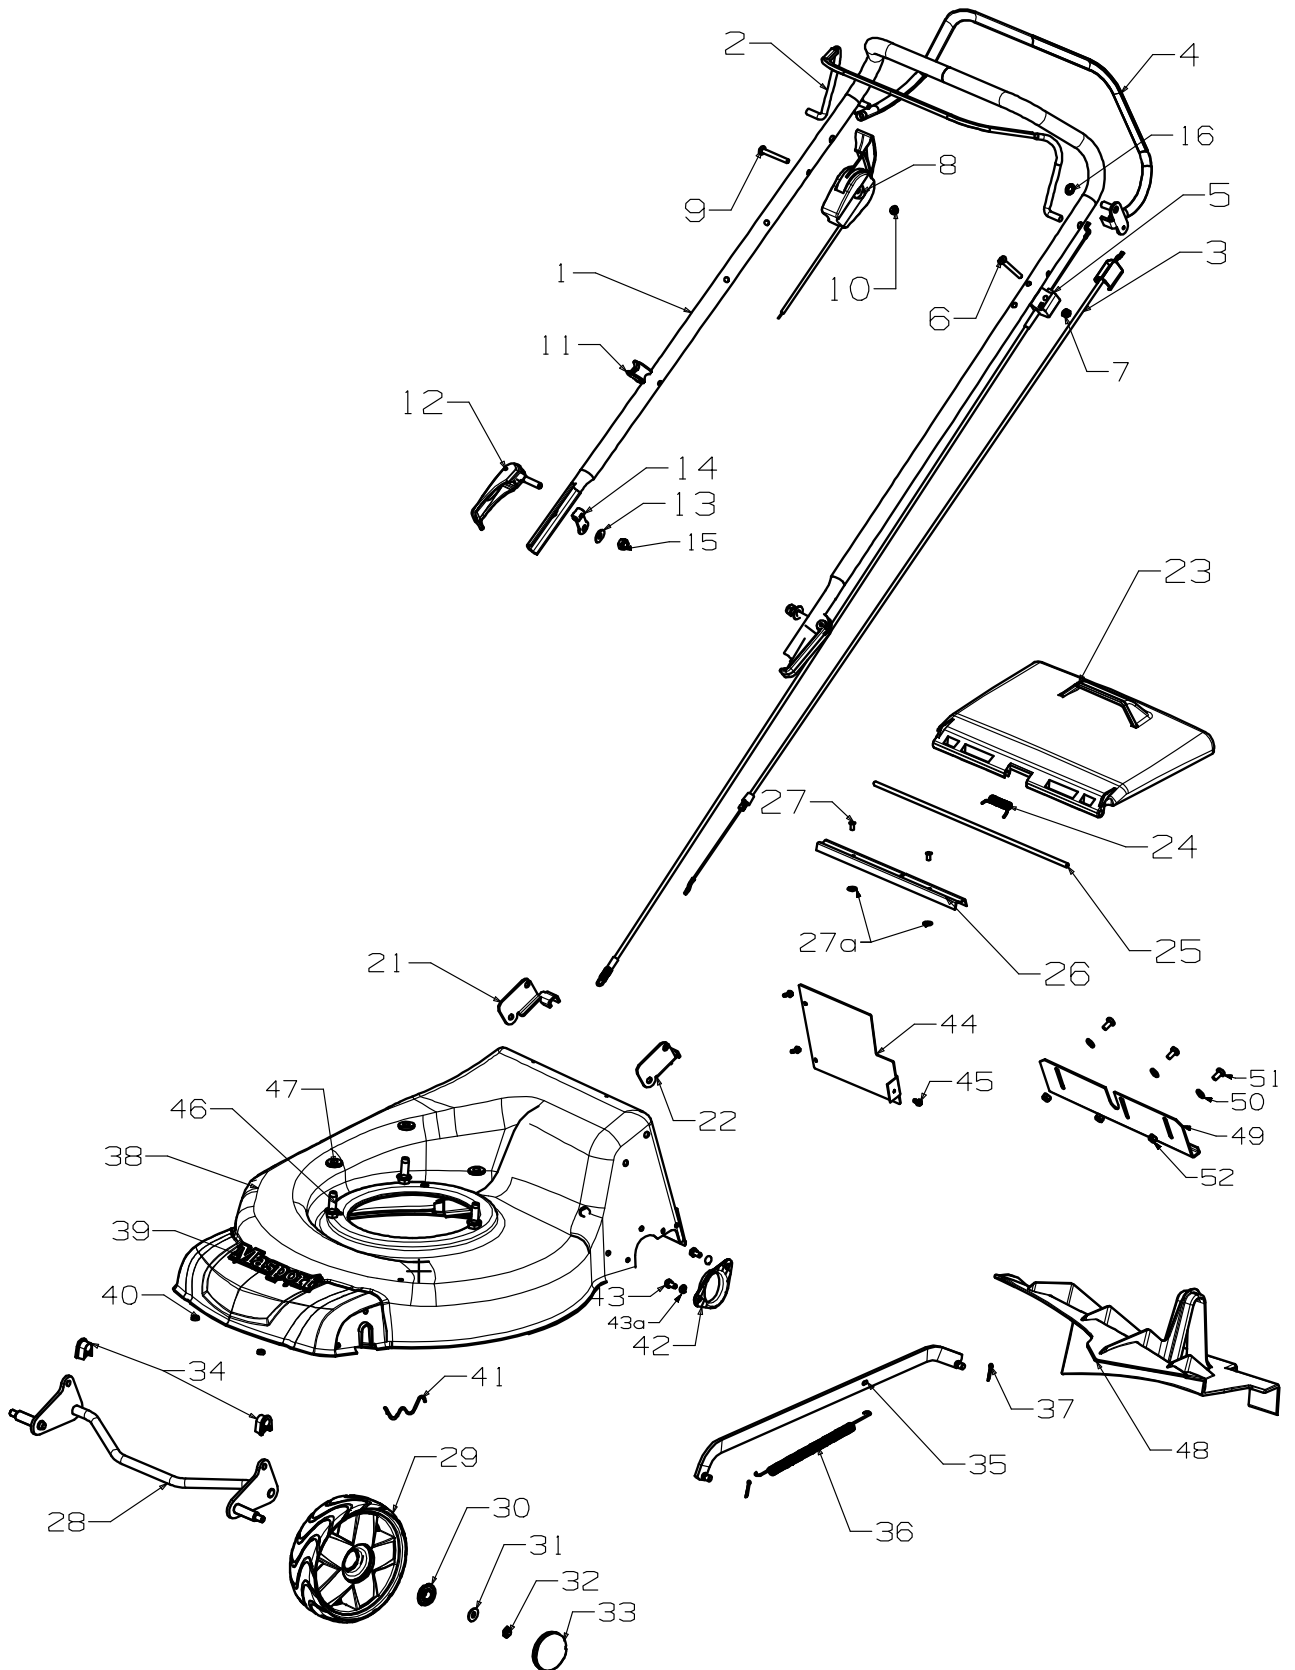

Powered by:
550 ST : B & S Series 675

Masport

Issue A.0
ECN 02711
June 2014 BH
REF # 778963S

Powered by:
550 ST : B & S Series 675

Masport

Issue A.0
ECN 02711
June 2014 BH
REF # 778963S

Item No	Part No	Description	Qty	Item No	Part No	Description	Qty
1	781265	Handle- Upper, Upturned, OPC	1			__==__	
2	981740	Bail Arm Assy, OPC Flatnd	1	38	973397	Housing assy-StlT 19"COSPTtn	
3	581656	Cable- Engine, OPC Push On	1			incl. items 39-40	1
4	982161	Bail Arm Assy, SP	1	39	581240	* Nameplate, Masport Blk/White	1
5	582235	Cable- Clutch, Thumb Wheel	1	40	503150	*Clip - Starlock, 5 Dia	2
6	503604	Screw, Pan M6x45 Poz ZP	1	41	529674	Retainer, Axle Front "W"	2
7	501764	Nut, M6 Nylox 6 Thck	1	42	581178	Retainer, Axle Rear	2
8	583458	Control- Throttle, Hsng Wescon	1	43	501959	Screw, Set M6x12 Hex	4
9	503604	*Screw, Pan M6x45 Poz ZP	1	43a	500201	Washer, Spg 6	4
10	501764	Nut, M6 Nylox 6 Thck	1	44	573578	Tunnel- GBox Cover 19" Stl	1
11	703856	Comfort Start Kit	1	45	503630	Screw, S/T M4x10 Washer	3
12	779755	Cam Lock Assy	2	46	580453	Screw,S/T 3/8x1-1/8 UNC TRIBLK	3
13	501606	Washer, Flat 8x19x1.6	2	47	573585	Spacer Blade Driver	3
14	581527	Retainer Clutch Cable	1	48	579130	Insert- Mulching, 19" ST SP	1
15	501793	Nut M8 hex NylocX 8 Thck	2	49	571048	Hook 19/21" Aero	1
16	501365	Clip Starlock 5/16"	2	50	503591	Screw, Pan M6x12	3
				51	501703	Washer, Flt 6x14x1.2	3
				28	501764	Nut M6 thick Nyloc	3
		__==__					
21	573436	Bracket RH 19/21	1				
22	573435	Bracket LH 19/21"	1				
23	579056	Flap- Mower, 19"	1				
24	579213	Spring, Flap 19" ST	1				
25	783312	Wire- Flap, Pivot 325x8	1				
26	579211	Seal - Flap, Dust Plastic 19"	1			NOT ILLUSTRATED	
27	581369	Rivet - Pop, 4.0x3.2	2	569324		Owners Manual	1
27a	502170	Washer, Nylon 5x12x2.0	2	571100		Decal Power Drive Comn EU	1
		__==__		569297		Decal, Date Noise Decal	1
28	583593	Axle Assy, Front 175mm Thrd	1	582049		Decal, Flap Caution Common	1
29	579196	Wheel Assy- 175mm BB Spoked	2	569262		Decal, Height Combo	1
		incl. item 30		573621		Decal, Noise S19	1
30	551212	Bearing- Wheel, Ball Type	4	573198		Decal, Hsg Self Propelled	1
31	501606	Washer, Flat 8x19x1.6	2	579629		Decal, Hsg S19 550ST	1
32	503831	Nut, M8 Hex Nyloc 6 Thck	2				
33	579198	Hub Cap, Button Spoked Silver	2				
34	580030	Bush- Pivot, Axle	2				
35	573498	Rod Assy, Connecting 19" ST SP	1				
36	580621	Spring, Counter Balance SP	1				
37	501056	Pin Cotter 2.3Dx16	2